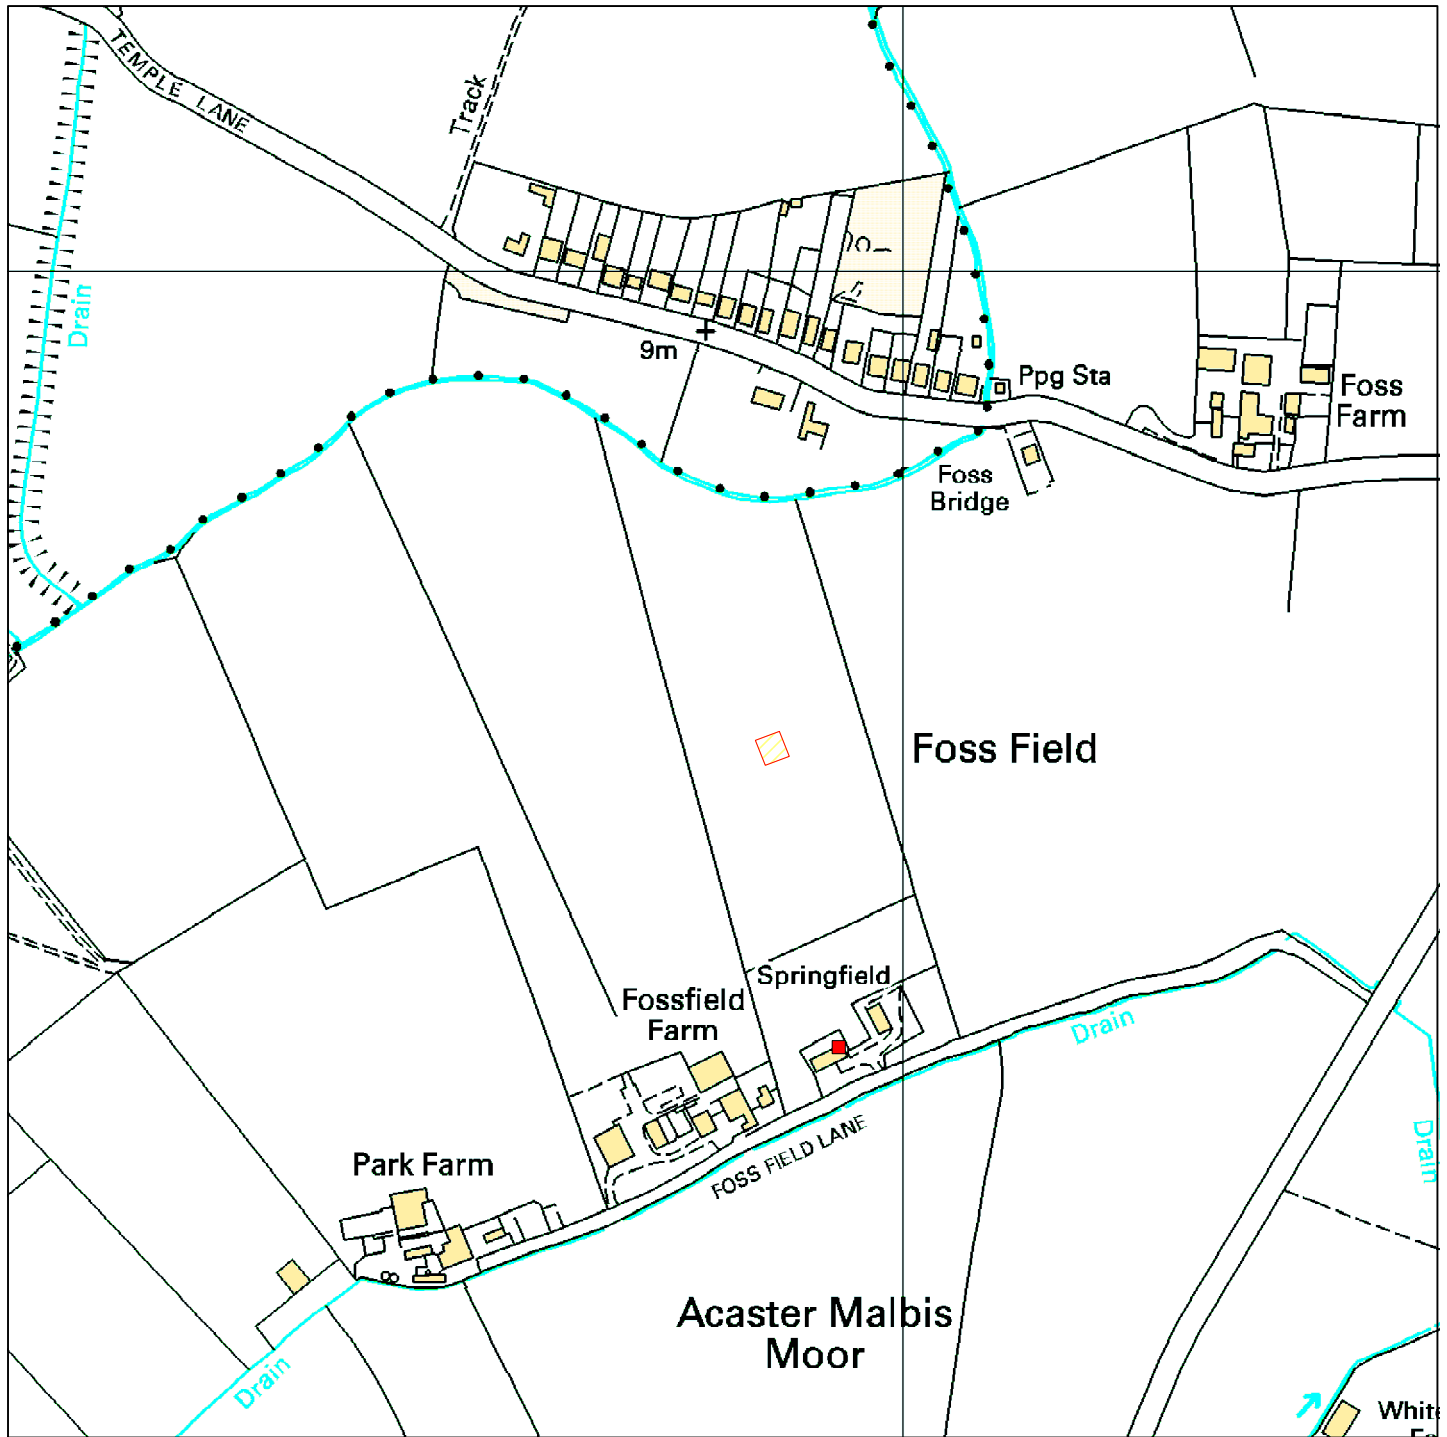

Springfield Farm, Appleton Road, Bishopthorpe

12/01117/FUL

GIS by ESRI (UK)

Scale : 1:5000

Reproduced from the Ordnance Survey map with the permission of the Controller of Her Majesty's Stationery Office © Crown Copyright 2000.

Unauthorised reproduction infringes Crown Copyright and may lead to prosecution or civil proceedings.

Organisation	Not Set
Department	Not Set
Comments	
Date	01 June 2012
SLA Number	Not Set